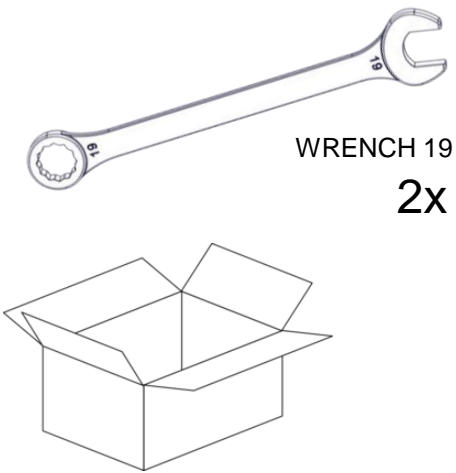

User Manual

ALL PICTURES SHOWN ARE FOR ILLUSTRATION PURPOSE ONLY. ACTUAL PRODUCT MAY VARY DUE TO PRODUCT ENHANCEMENT. ALL CHANGES ARE RESERVED BY EBECO.

1.1

WRENCH 19
2x

M12 x 120 DIN 931
2x

Plastic cover M12
2x

M12 DIN 985
2x

PVO100x35-12NL44
2x

ALLEN KEY 5
1x

WINCH HANDLE
1x

M6x8 DIN 912
2x

1.2

4

9