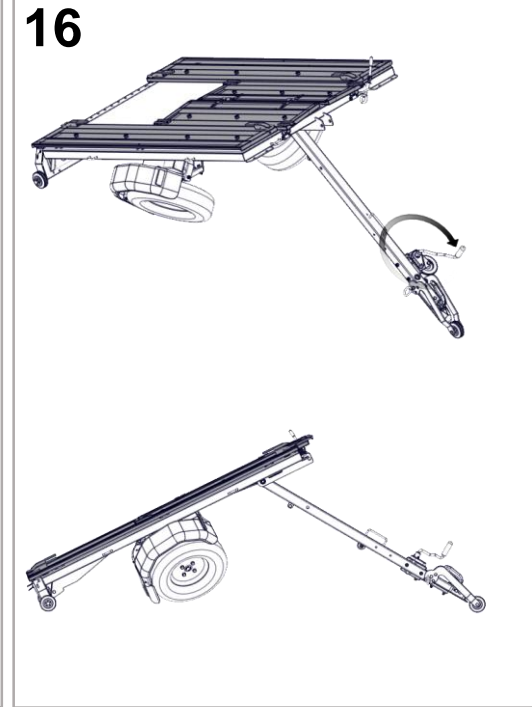

User Manual

ALL PICTURES SHOWN ARE FOR ILLUSTRATION PURPOSE ONLY. ACTUAL PRODUCT MAY VARY DUE TO PRODUCT ENHANCEMENT. ALL CHANGES ARE RESERVED BY EBECO.

1.1

WRENCH 19
2x

M12 x 120 DIN 931
2x

Plastic cover M12
2x

M12 DIN 985
2x

PVO100x35-12NL44
2x

ALLEN KEY 5
1x

WINCH HANDLE
1x

M6x8 DIN 912
2x

1.2

4

9