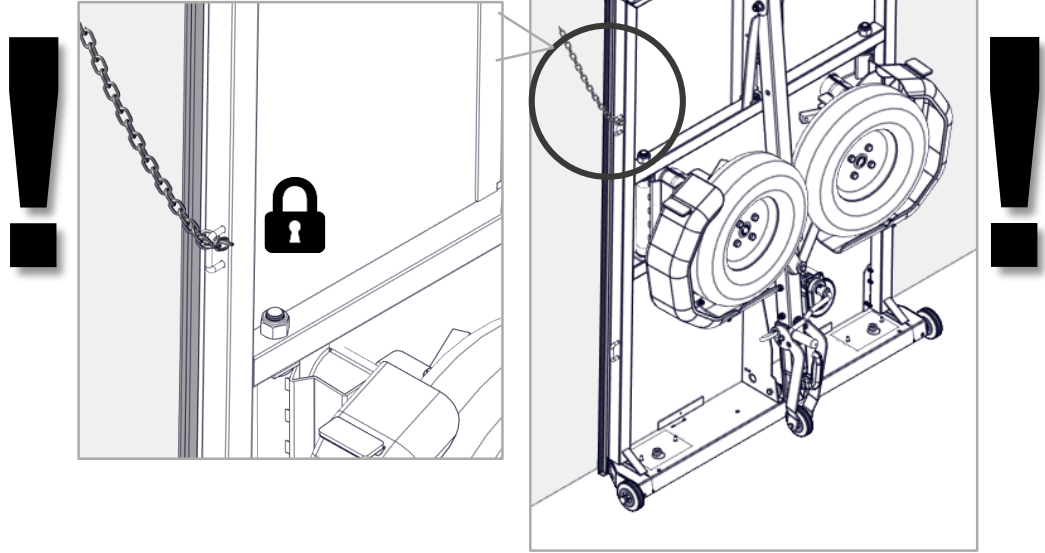

User Manual

ALL PICTURES SHOWN ARE FOR ILLUSTRATION PURPOSE ONLY. ACTUAL PRODUCT MAY VARY DUE TO PRODUCT ENHANCEMENT. ALL CHANGES ARE RESERVED BY EBECO.

1.1

WRENCH 19
2x

M12 x 120 DIN 931
2x

Plastic cover M12
2x

M12 DIN 985
2x

PVO100x35-12NL44
2x

ALLEN KEY 5
1x

WINCH HANDLE
1x

M6x8 DIN 912
2x

1.2

4

9