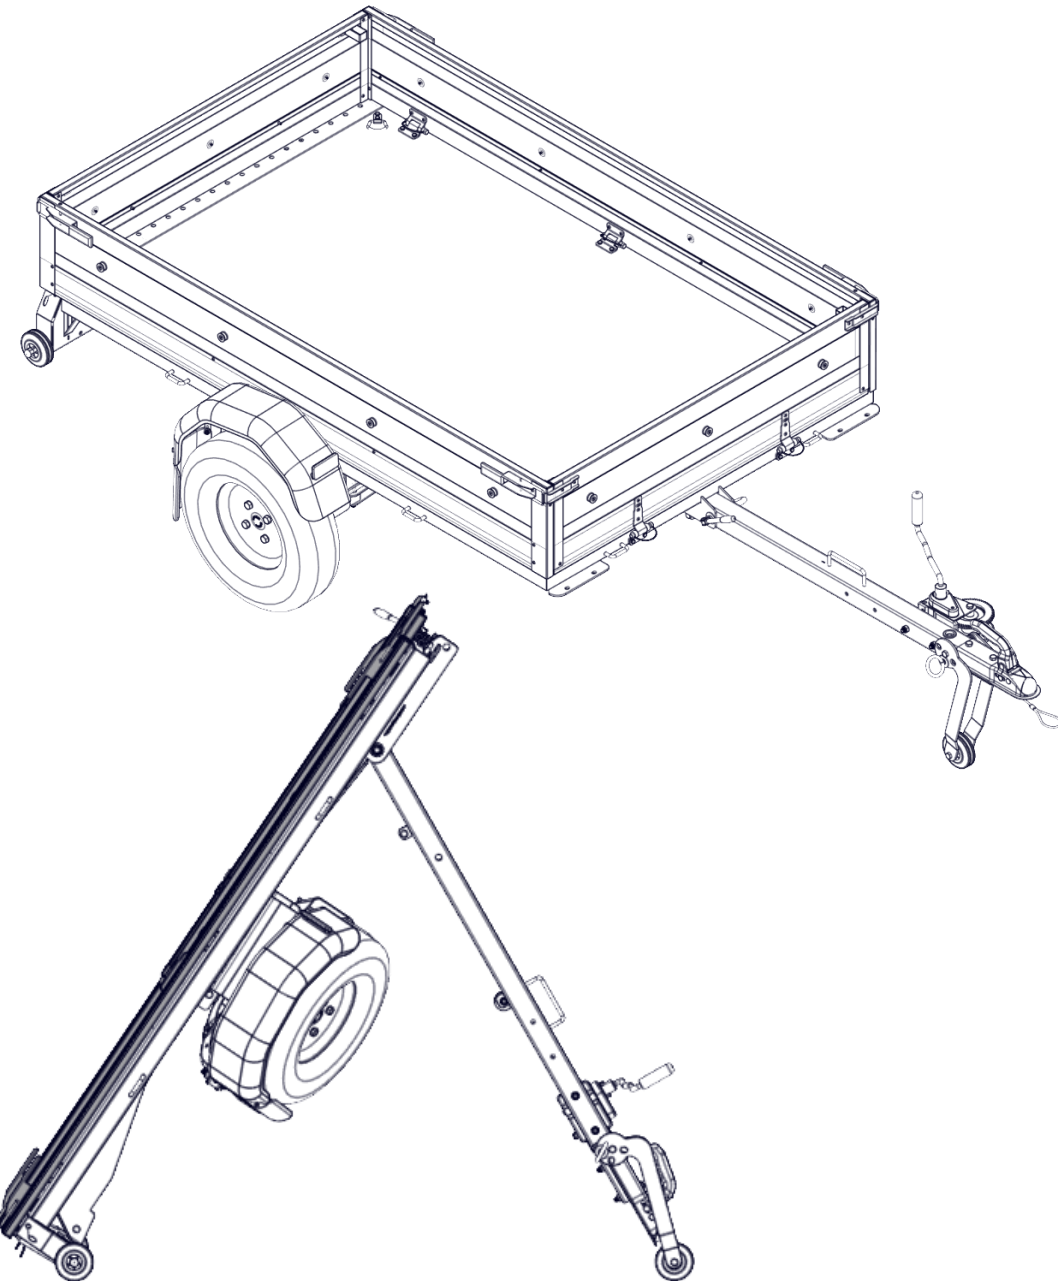

User Manual

ALL PICTURES SHOWN ARE FOR ILLUSTRATION PURPOSE ONLY. ACTUAL PRODUCT MAY VARY DUE TO PRODUCT ENHANCEMENT. ALL CHANGES ARE RESERVED BY EBECO.

1.1

WRENCH 19
2x

M12 x 120 DIN 931
2x

Plastic cover M12
2x