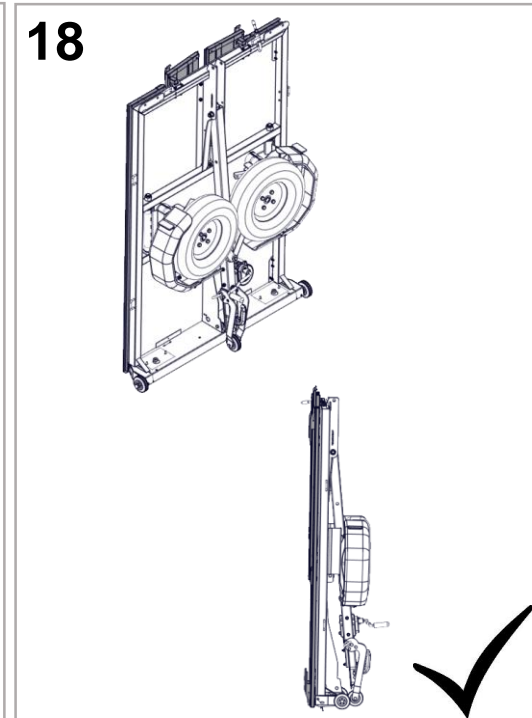

User Manual

ALL PICTURES SHOWN ARE FOR ILLUSTRATION PURPOSE ONLY. ACTUAL PRODUCT MAY VARY DUE TO PRODUCT ENHANCEMENT. ALL CHANGES ARE RESERVED BY EBECO.

1.1

WRENCH 19
2x

M12 x 120 DIN 931
2x

Plastic cover M12
2x

M12 DIN 985
2x

PVO100x35-12NL44
2x

ALLEN KEY 5
1x

WINCH HANDLE
1x

M6x8 DIN 912
2x

1.2

4

9