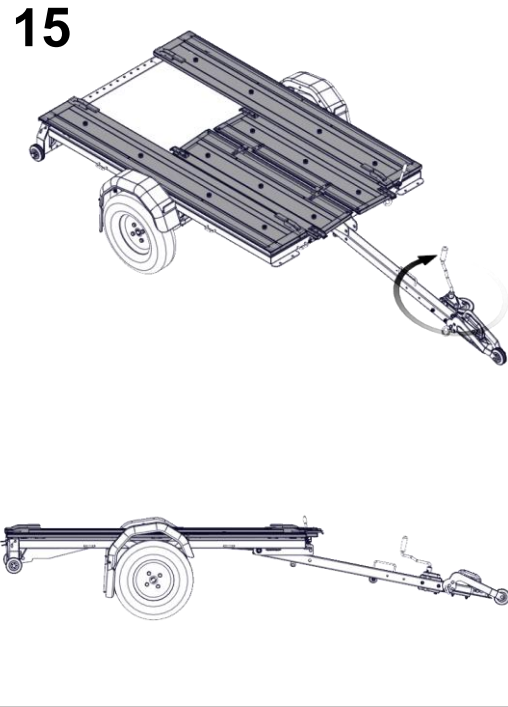

User Manual

ALL PICTURES SHOWN ARE FOR ILLUSTRATION PURPOSE ONLY. ACTUAL PRODUCT MAY VARY DUE TO PRODUCT ENHANCEMENT. ALL CHANGES ARE RESERVED BY EBECO.

1.1

WRENCH 19
2x

M12 x 120 DIN 931
2x

Plastic cover M12
2x

M12 DIN 985
2x

PVO100x35-12NL44
2x

ALLEN KEY 5
1x

WINCH HANDLE
1x

M6x8 DIN 912
2x

1.2

4

9