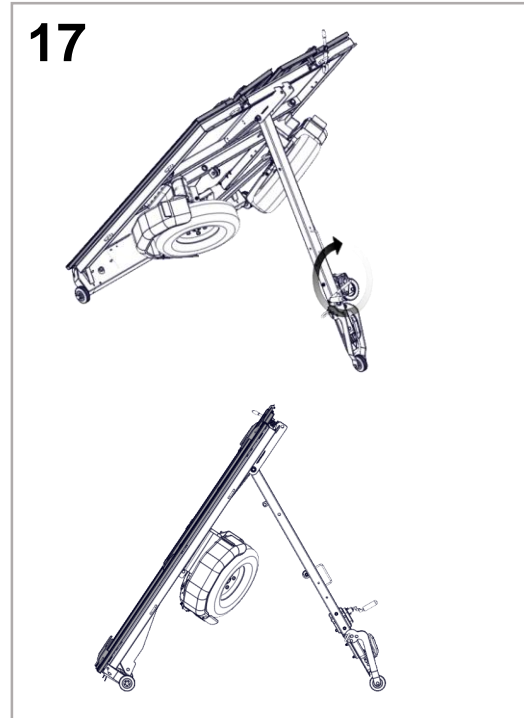

User Manual

ALL PICTURES SHOWN ARE FOR ILLUSTRATION PURPOSE ONLY. ACTUAL PRODUCT MAY VARY DUE TO PRODUCT ENHANCEMENT. ALL CHANGES ARE RESERVED BY EBECO.

1.1

WRENCH 19
2x

M12 x 120 DIN 931
2x

Plastic cover M12
2x

M12 DIN 985
2x

PVO100x35-12NL44
2x

ALLEN KEY 5
1x

WINCH HANDLE
1x

M6x8 DIN 912
2x

1.2

4

9